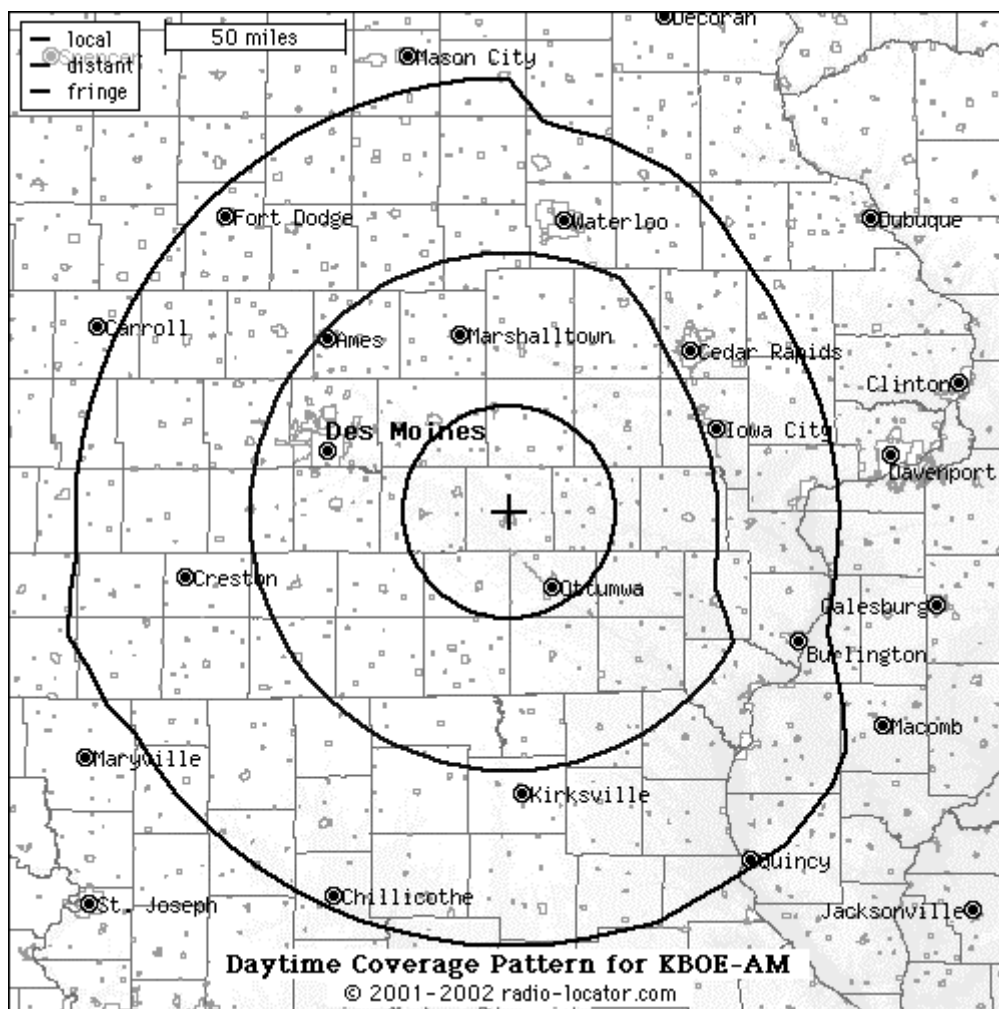

**Predicted daytime coverage pattern for KBOE 740 AM, Oskaloosa, IA**

This image is intended solely for entertainment purposes. Radio-Locator makes no claims as to the accuracy of this information, nor towards its suitability for any intended purpose.