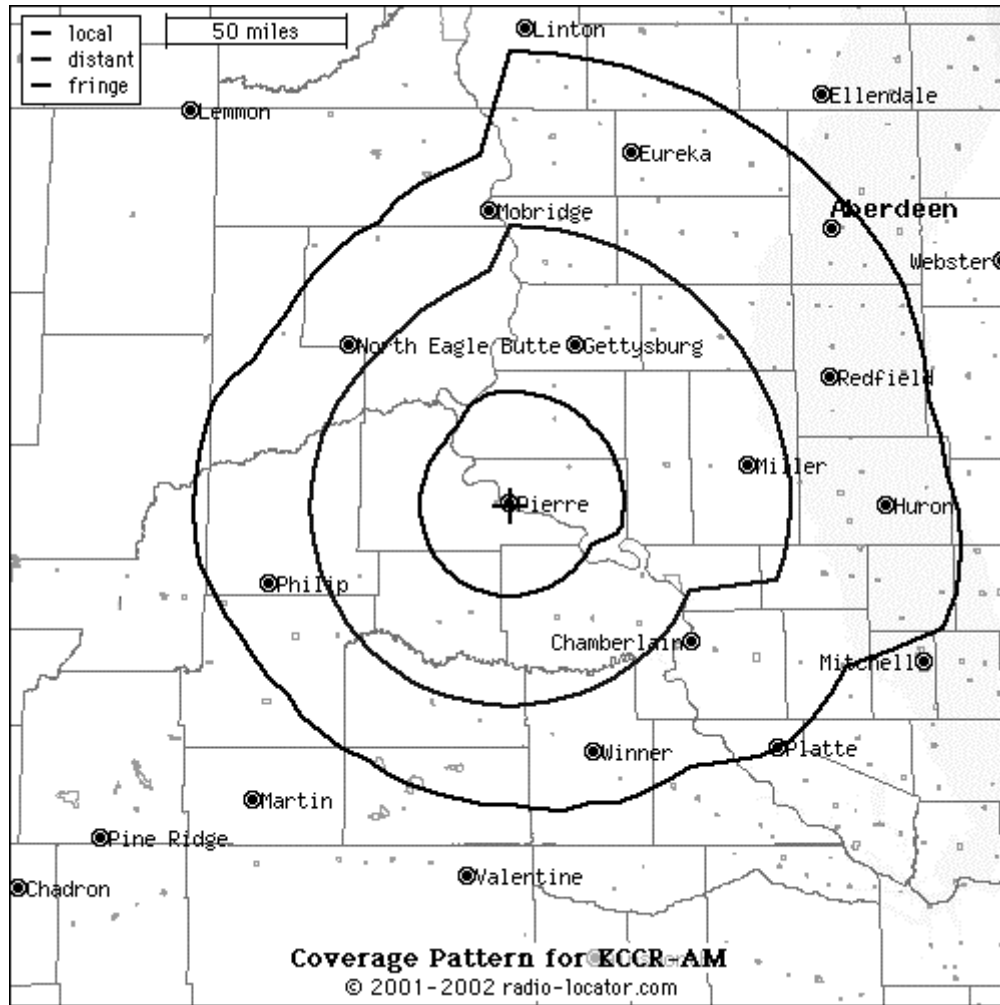

Predicted coverage pattern for KCCR 1240 AM, Pierre, SD

This image is intended solely for entertainment purposes. Radio-Locator makes no claims as to the accuracy of this information, nor towards its suitability for any intended purpose.