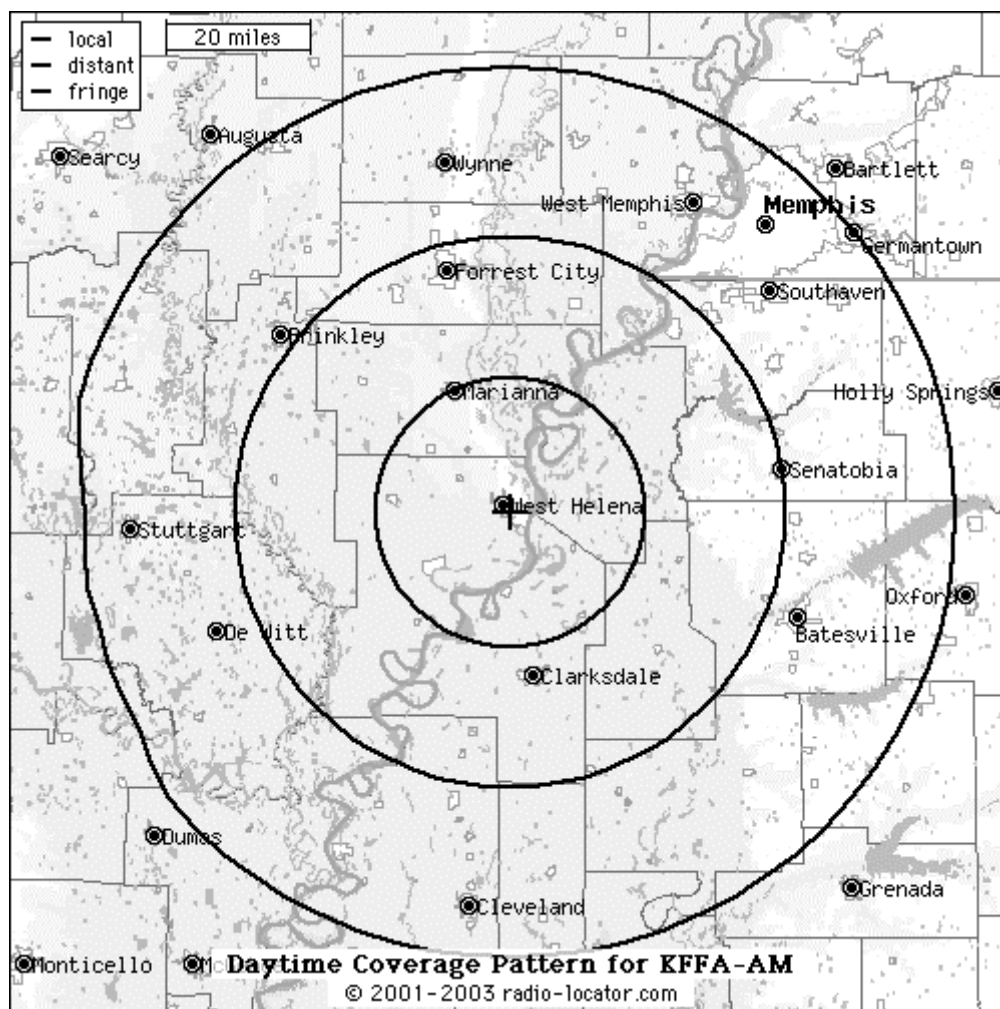

### Predicted daytime coverage pattern for KFFA 1360 AM, Helena, AR

This image is intended solely for entertainment purposes. Radio-Locator makes no claims as to the accuracy of this information, nor towards its suitability for any intended purpose