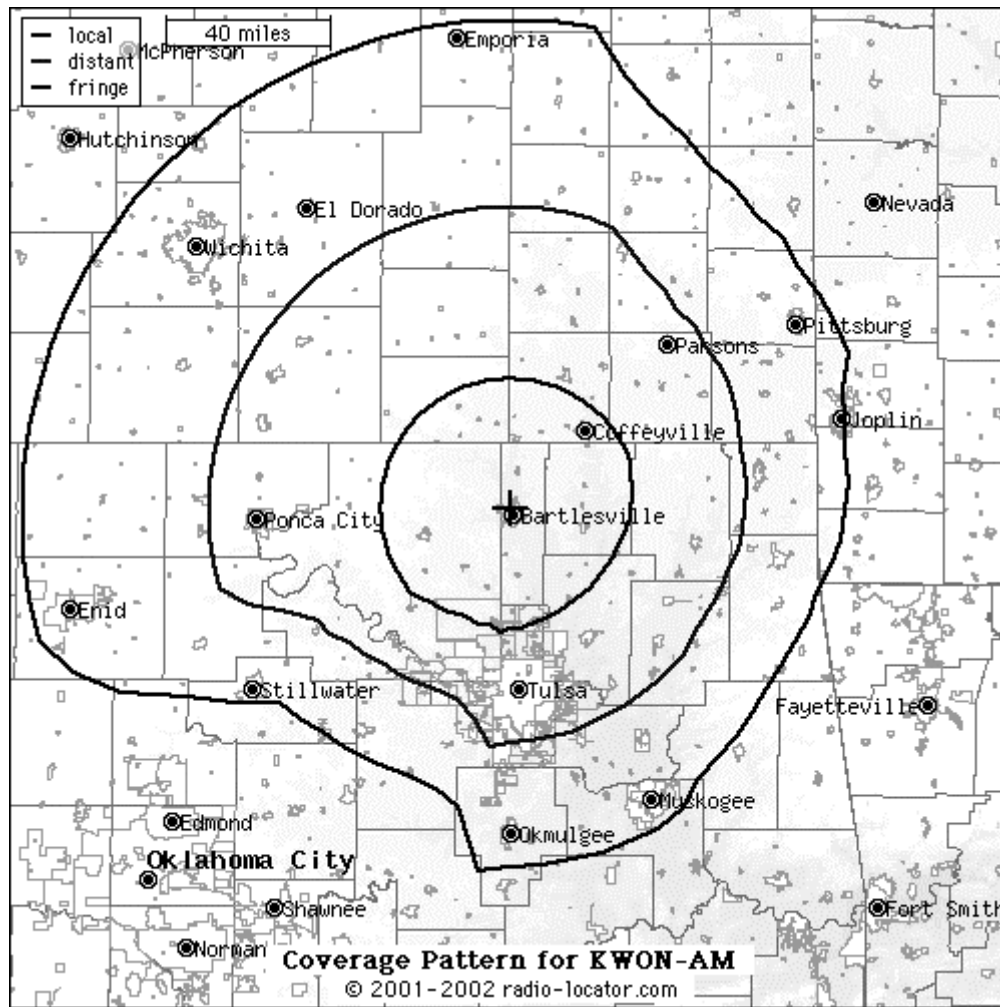

### Predicted coverage pattern for KWON 1400 AM, Bartlesville, OK

This image is intended solely for entertainment purposes. Radio-Locator makes no claims as to the accuracy of this information, nor towards its suitability for any intended purpose