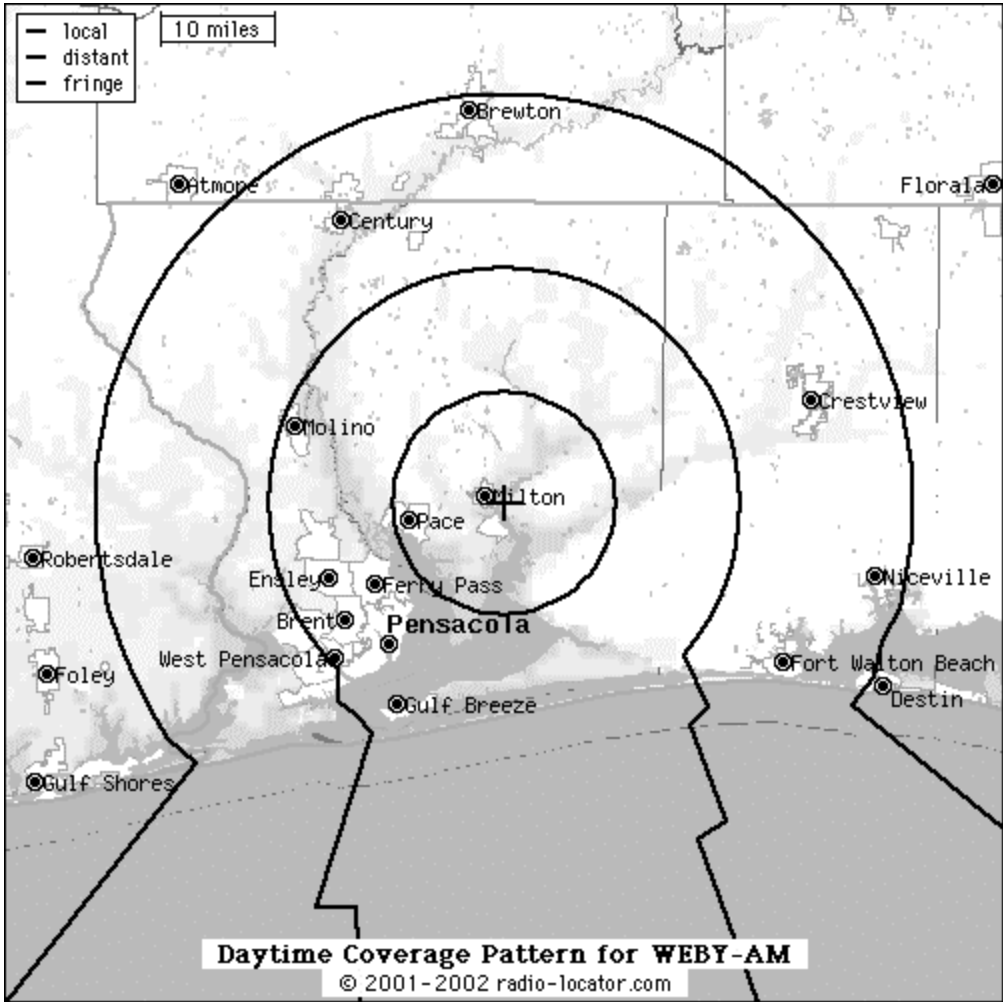

Predicted daytime coverage pattern for WEBY 1330 AM, Milton, FL

This image is intended solely for entertainment purposes. Radio-Locator makes no claims as to the accuracy of this information, nor towards its suitability for any intended purpose.