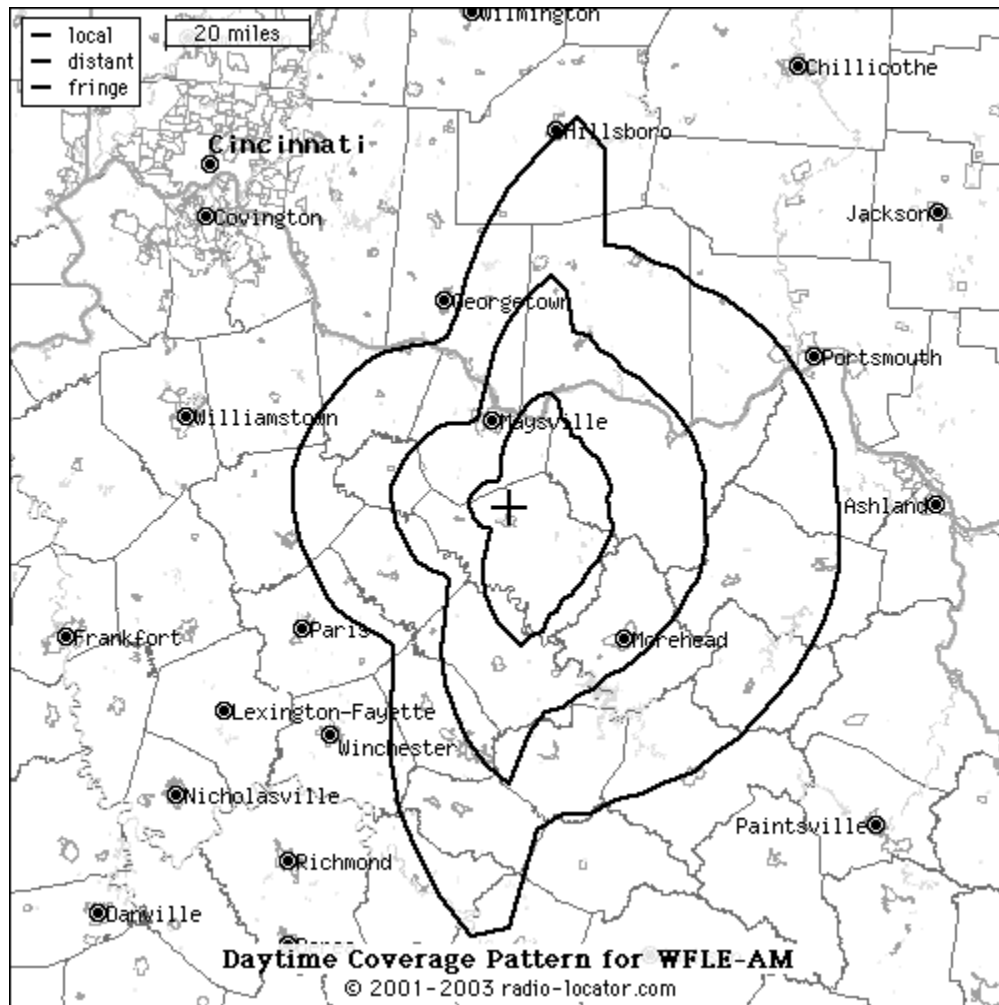

**Predicted daytime coverage pattern for WFLE 1060 AM, Flemingsburg, KY**

This image is intended solely for entertainment purposes. Radio-Locator makes no claims as to the accuracy of this information, nor towards its suitability for any intended purpose.