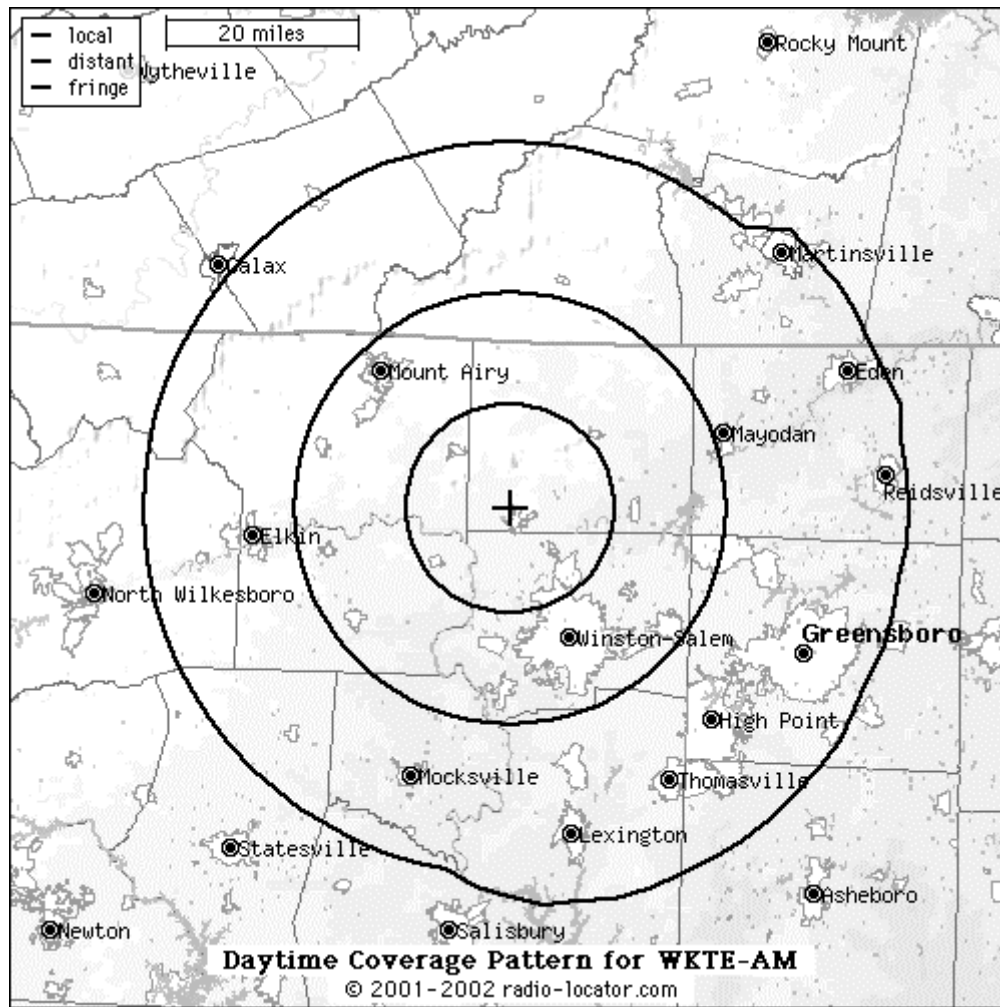

Predicted daytime coverage pattern for WKTE 1090 AM, King, NC

This image is intended solely for entertainment purposes. Radio-Locator makes no claims as to the accuracy of this information, nor towards its suitability for any intended purpose.