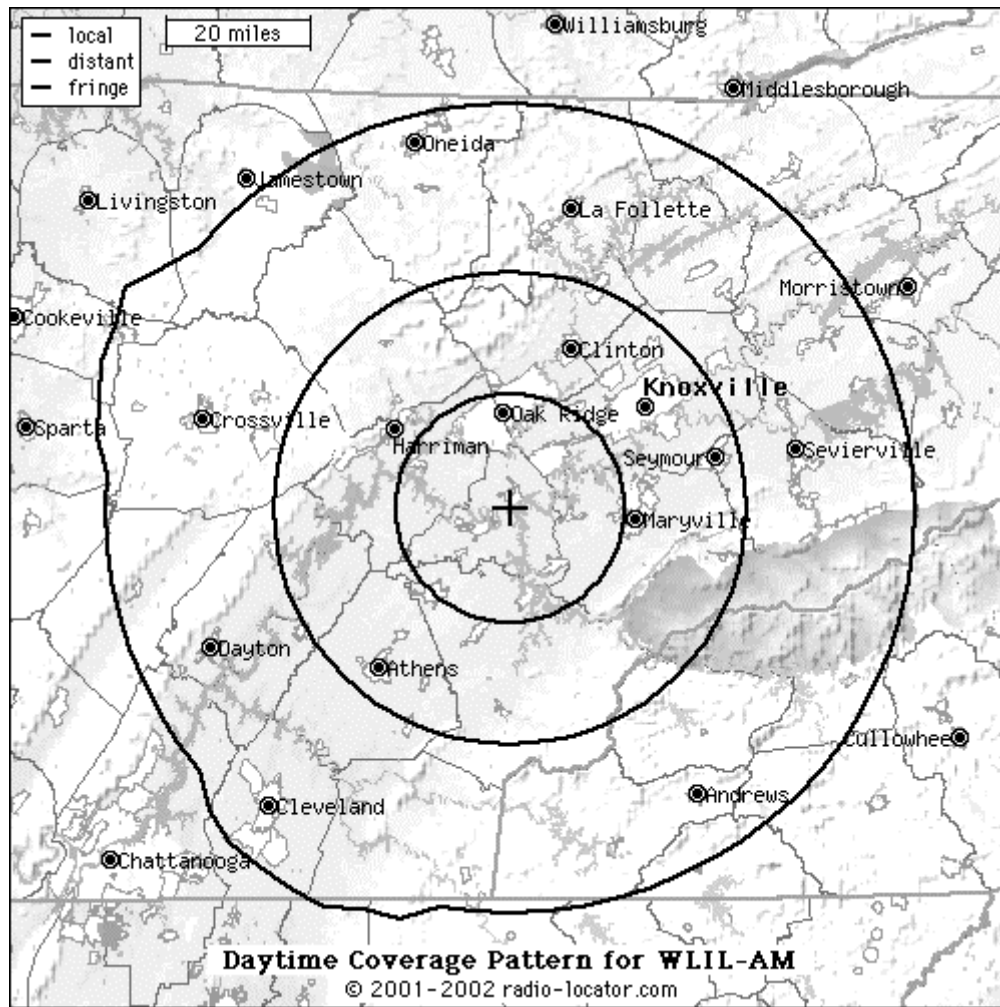

**Predicted daytime coverage pattern for WLIL 730 AM, Lenoir City, TN**

This image is intended solely for entertainment purposes. Radio-Locator makes no claims as to the accuracy of this information, nor towards its suitability for any intended purpose