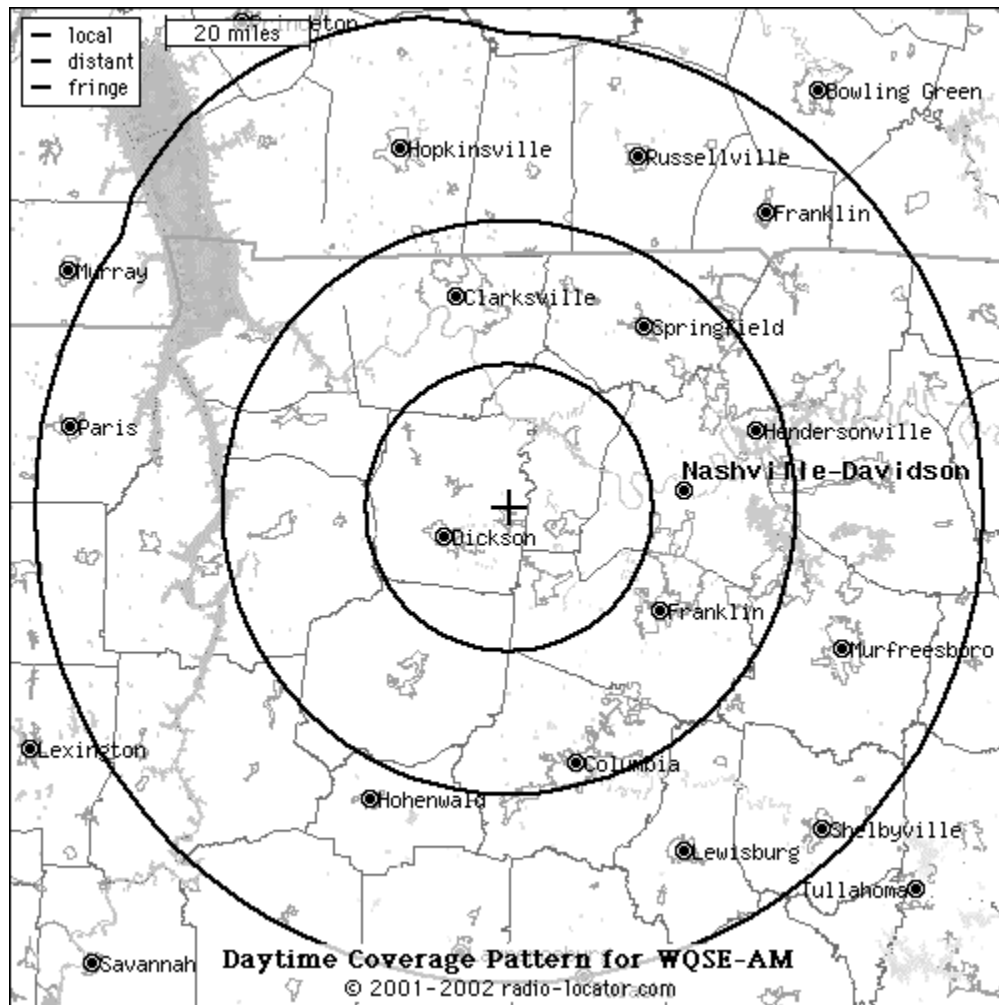

Predicted daytime coverage pattern for WQSE 1030 AM, White Bluff, TN

This image is intended solely for entertainment purposes. Radio-Locator makes no claims as to the accuracy of this information, nor towards its suitability for any intended purpose.