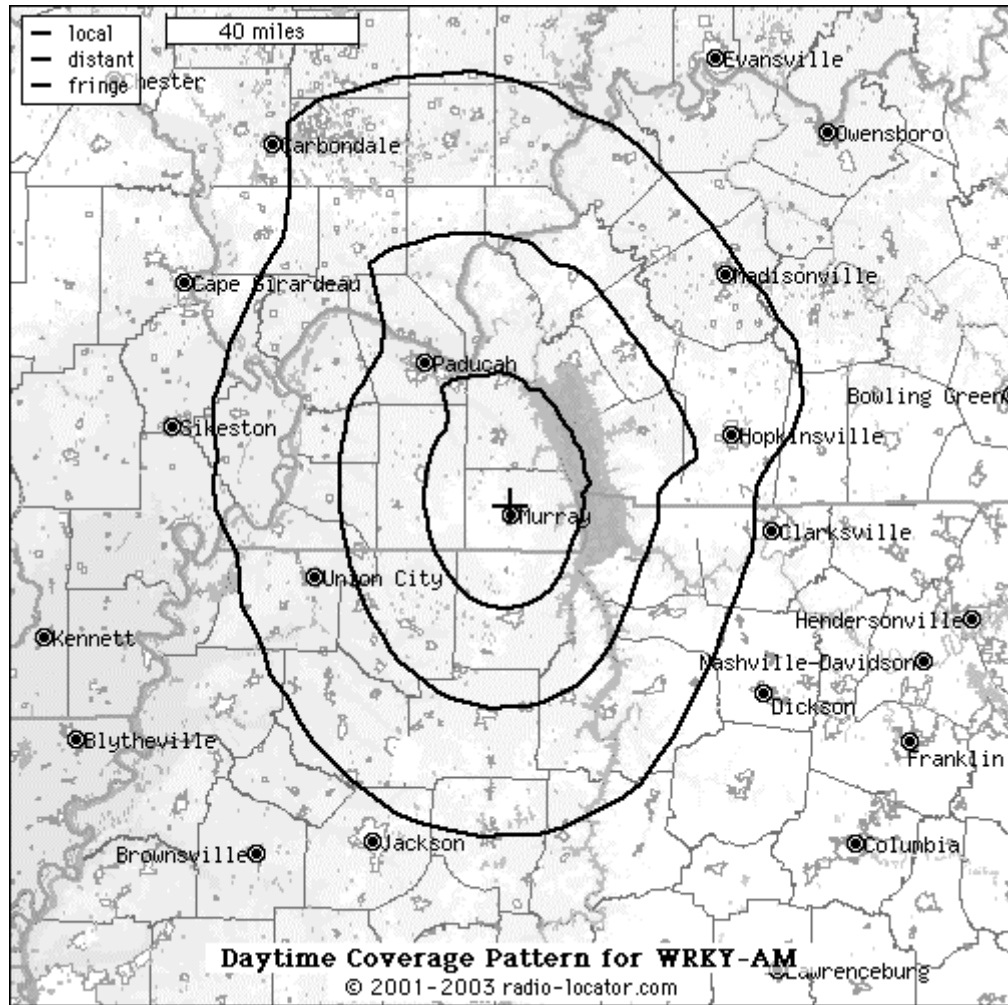

# Predicted daytime coverage pattern for WRKY 1130 AM, Murray, KY

This image is intended solely for entertainment purposes. Radio-Locator makes no claims as to the accuracy of this information, nor towards its suitability for any intended purpose.