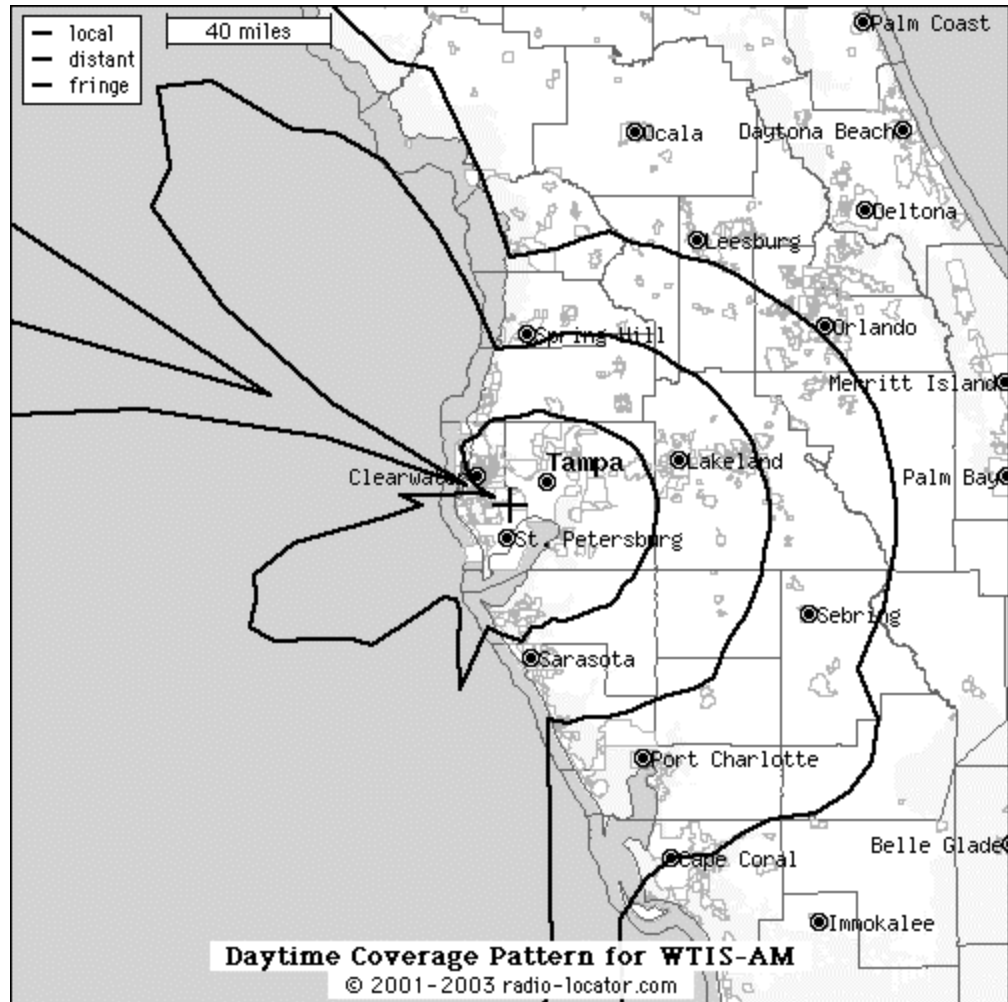

Predicted daytime coverage pattern for WTIS 1110 AM, Tampa, FL

This image is intended solely for entertainment purposes. Radio-Locator makes no claims as to the accuracy of this information, nor towards its suitability for any intended purpose.